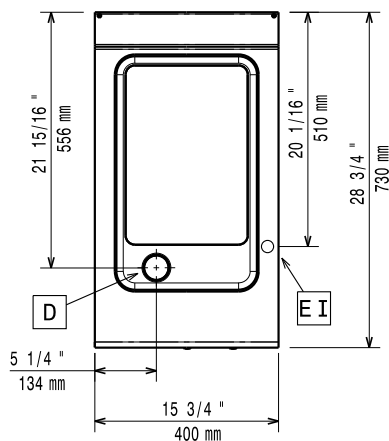

Front

Sida

EI = Elektrisk anslutning
 EQ = Ekvipotential skruv

Topp

Elektricitet

380-400 V/3N ph/50-60 Hz

Spänning:

Total watt:

5 kW

Viktig information

If appliance is set up or next to or against temperature sensitive furniture or similar, a safety gap of approximately 150 mm should be maintained or some form of heat insulation fitted.